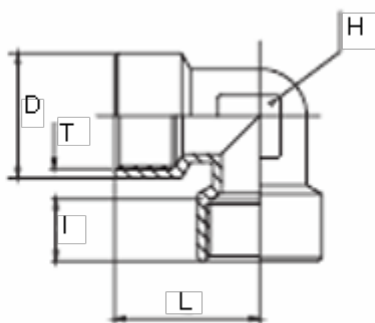

# Data Sheet

Article number: 5891200TR1  
Description: Elbow sleeve 1200TR  
G1"

## Measures

---

$d = 39.0$

$H = 30$

$L = 45.0$

$I = 19.0$

$T = 1''$